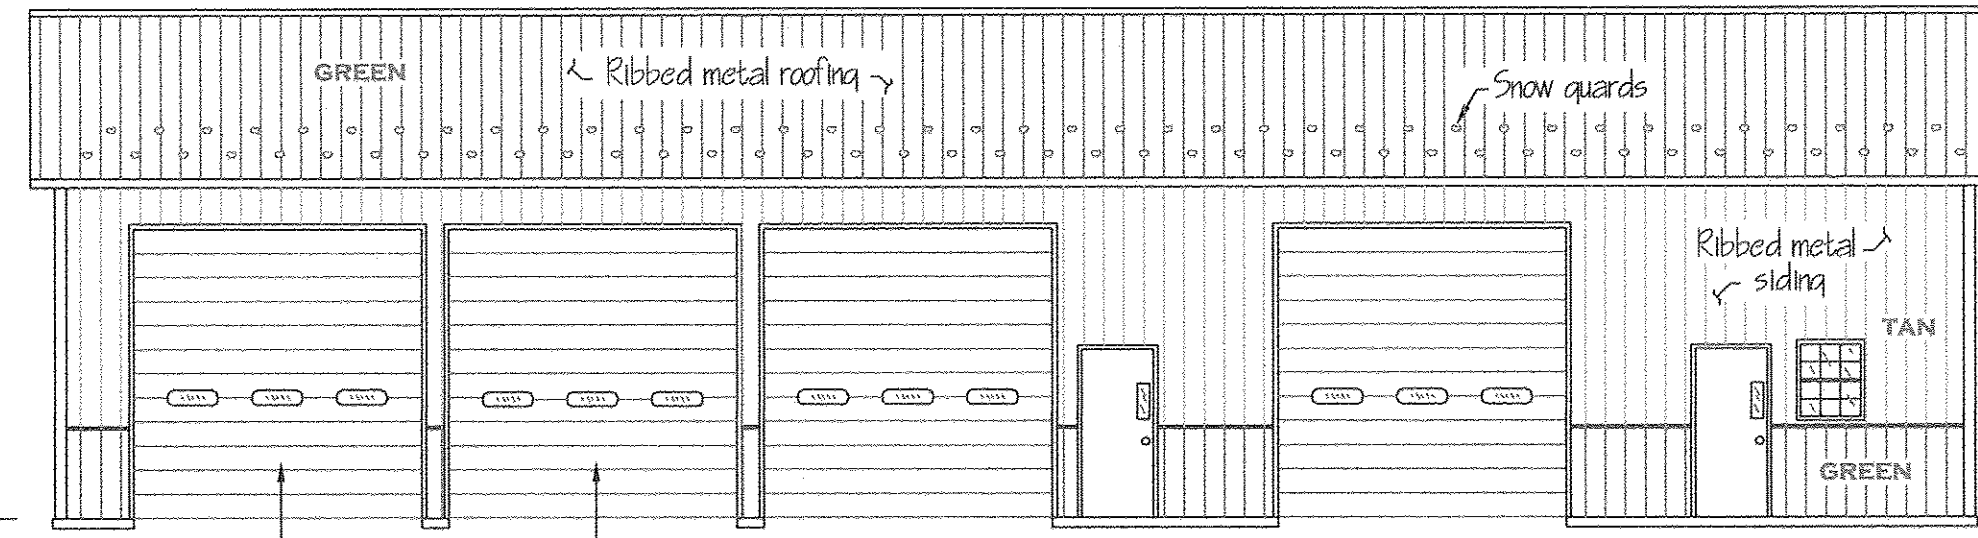

BACK ELEVATION  
SCALE: 1/8" = 1'-0"

FRONT ELEVATION  
SCALE: 1/8" = 1'-0"

LOCATION MAP  
NOT TO SCALE

TYPICAL SECTION  
SCALE: 1/8" = 1'-0"

LEFT ELEVATION  
SCALE: 1/8" = 1'-0"

RIGHT ELEVATION  
SCALE: 1/8" = 1'-0"

PLAN VIEW  
SCALE: 1/4" = 1'-0"

VICINITY MAP  
NOT TO SCALE

NOTE:  
SEE SHEET 5 FOR SITE PLAN

PENNSYLVANIA GAME COMMISSION		
STATE GAME LANDS #245	EAST FINLEY TWP.	WASHINGTON CO.
LOCATION MAP, PLAN VIEW AND ELEVATIONS		
REVISIONS	PROJECT NO.	PGC-245-18-2
	DRAWING NO.	FLOOR PLAN-1
	DRAWN BY:	JBM
	DATE:	07-12-18
	SHEET NO.	1 OF 5