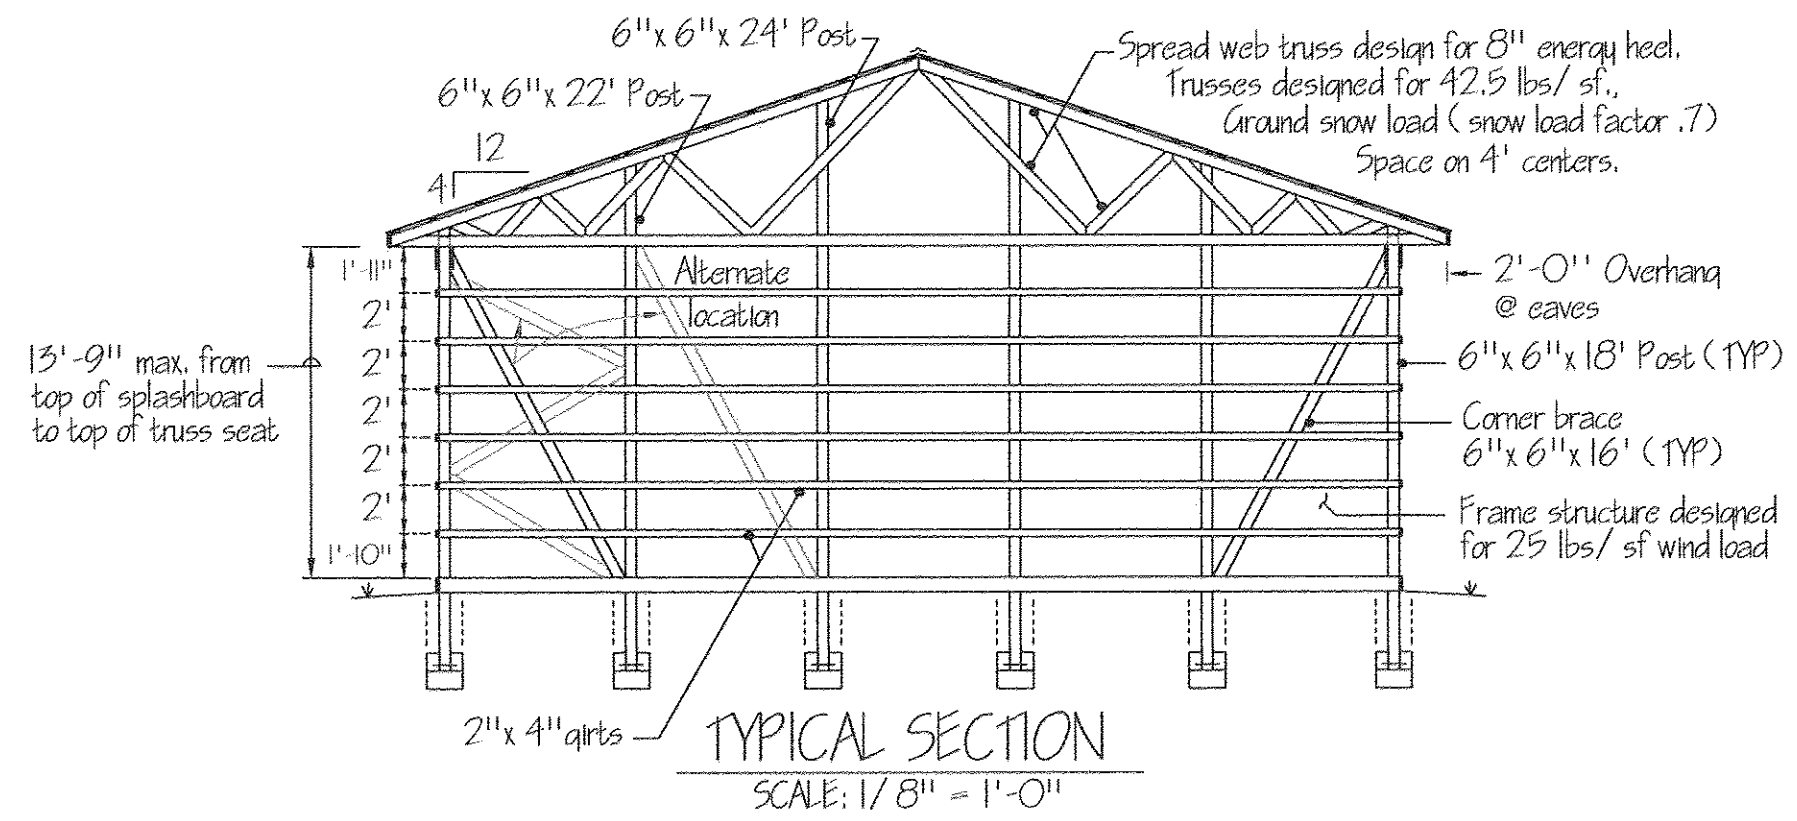

BACK ELEVATION  
SCALE: 1/8" = 1'-0"

FRONT ELEVATION  
SCALE: 1/8" = 1'-0"

LOCATION MAP  
NOT TO SCALE

TYPICAL SECTION  
SCALE: 1/8" = 1'-0"

LEFT ELEVATION  
SCALE: 1/8" = 1'-0"

RIGHT ELEVATION  
SCALE: 1/8" = 1'-0"

PLAN VIEW  
SCALE: 1/4" = 1'-0"

VICINITY MAP  
NOT TO SCALE

NOTE:  
SEE SHEET 5 FOR SITE PLAN

PENNSYLVANIA GAME COMMISSION		
STATE GAME LANDS #245	EAST FINLEY TWP.	WASHINGTON CO.
LOCATION MAP, PLAN VIEW AND ELEVATIONS		
REVISIONS	PROJECT NO.	PGC-245-18-2
	DRAWING NO.	FLOOR PLAN-1
	DRAWN BY:	JBM
	DATE:	07-12-18
	SHEET NO.	1 OF 5