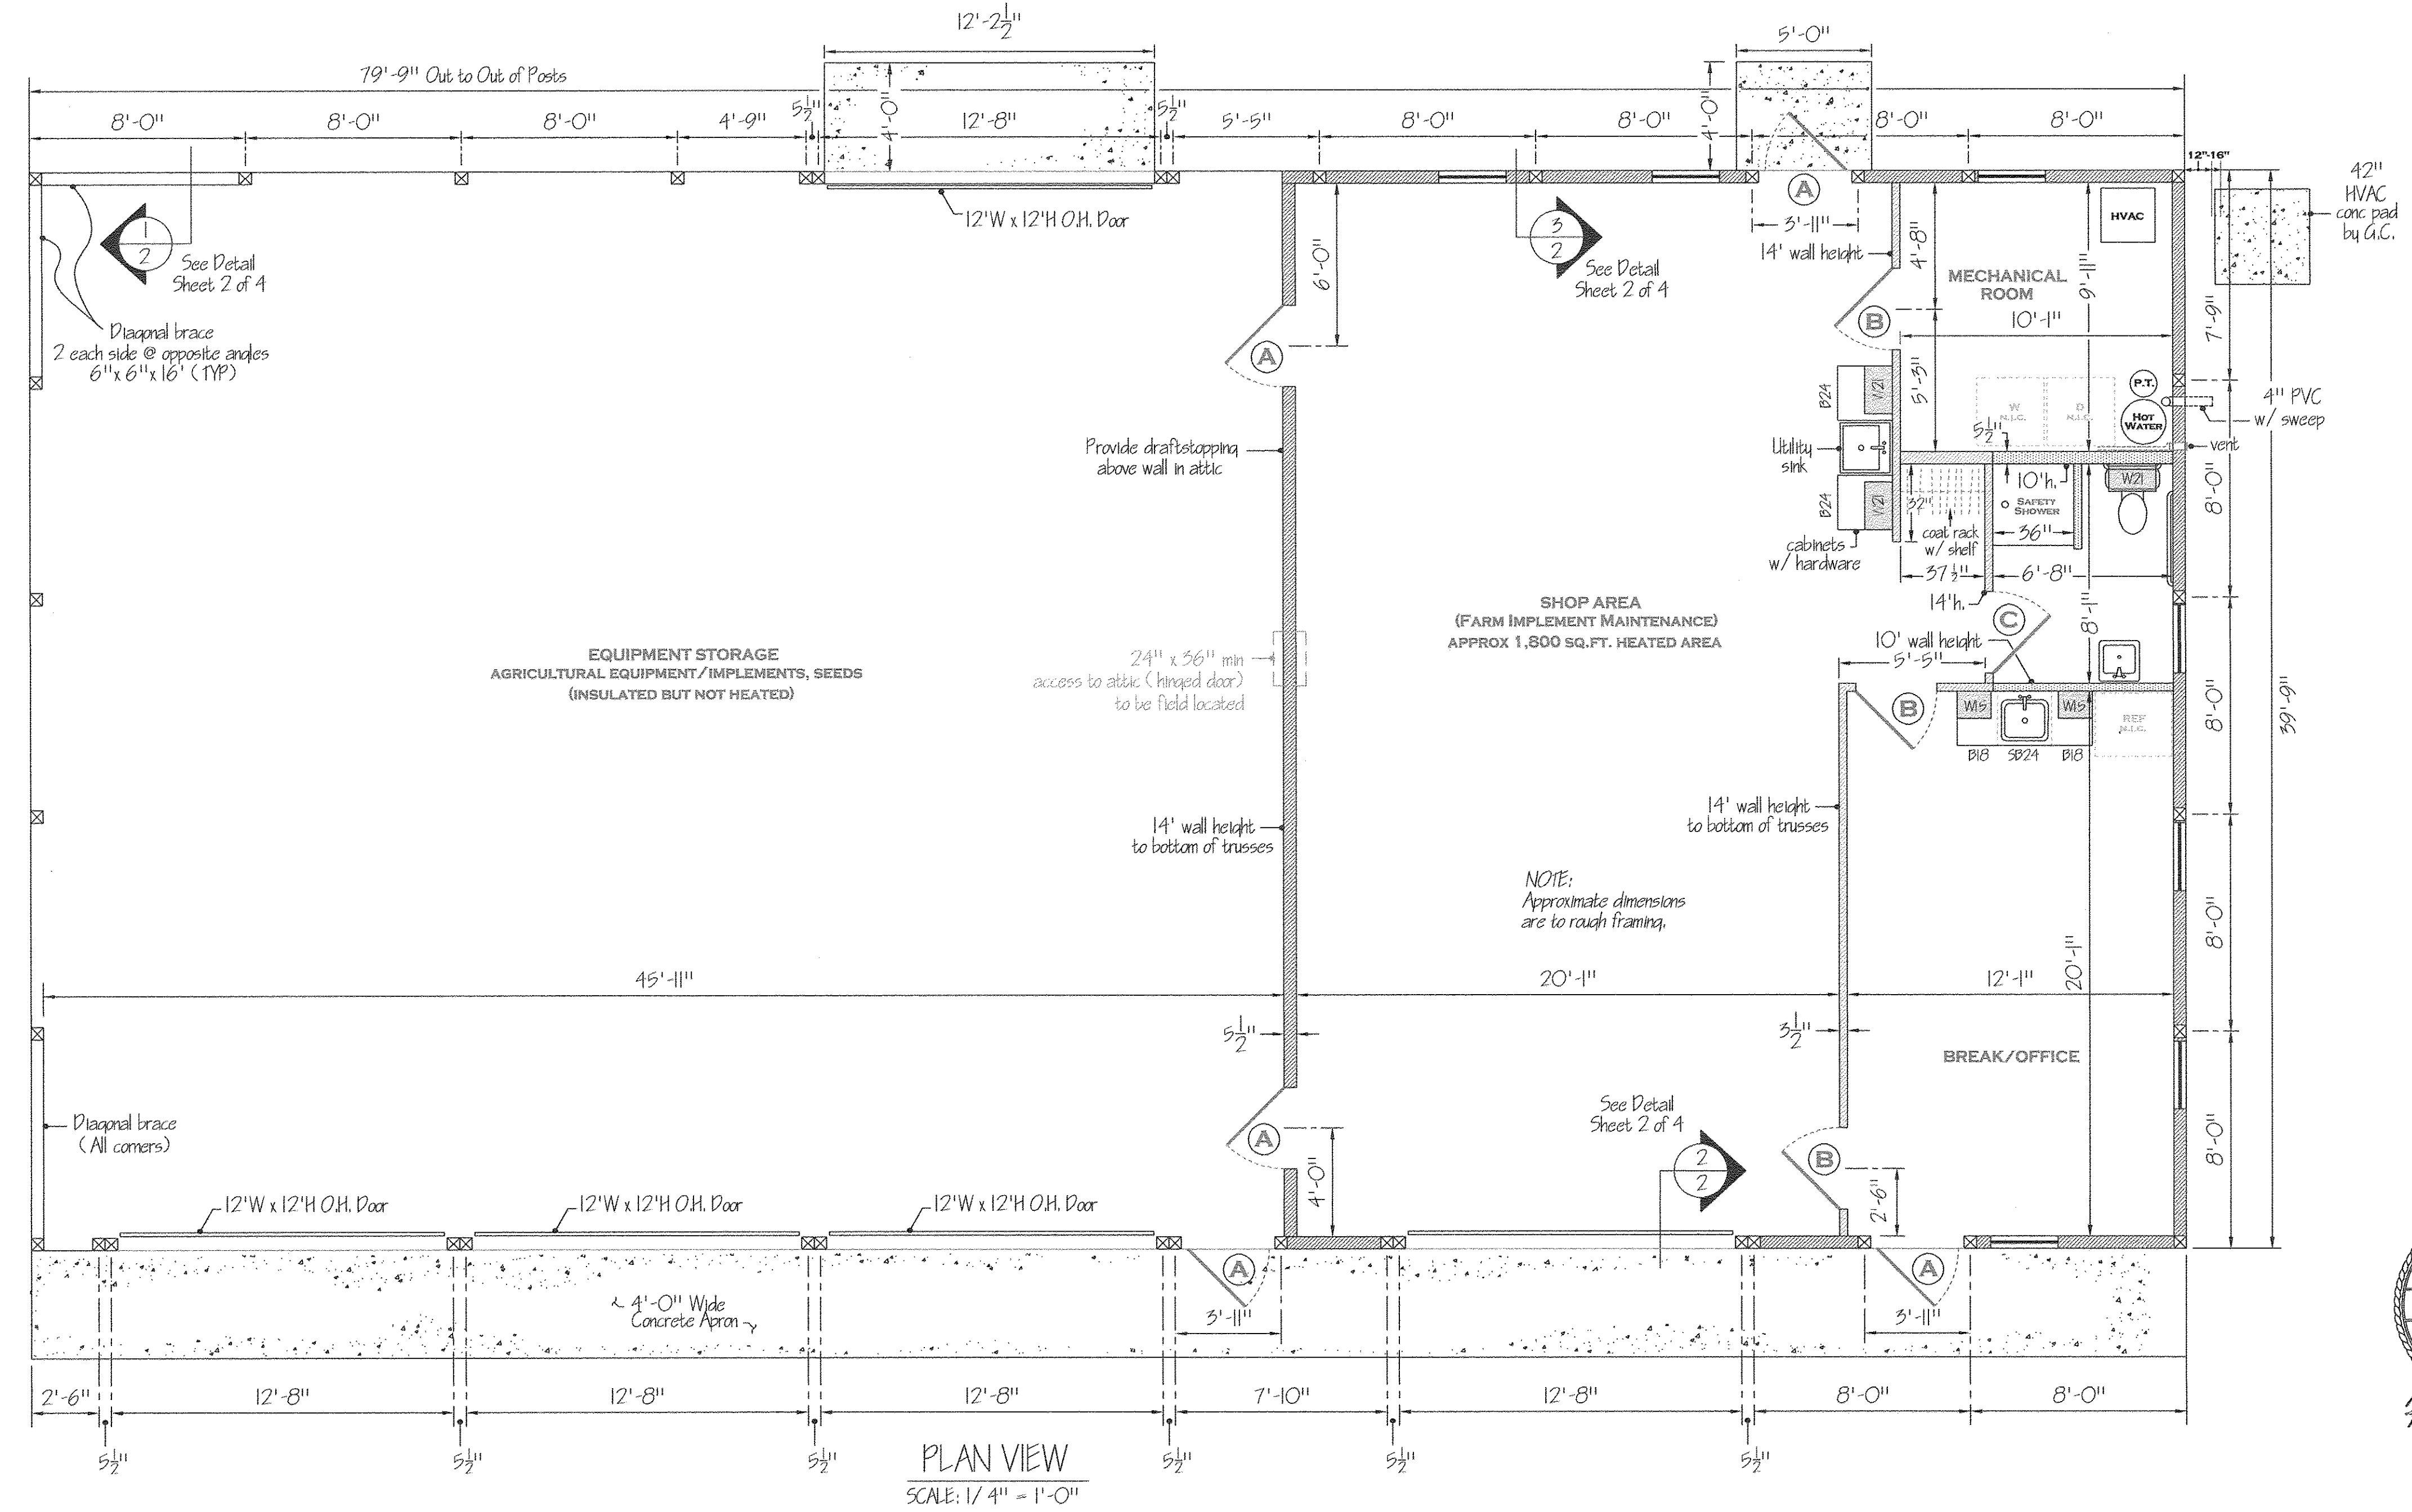

BACK ELEVATION  
SCALE: 1/8" = 1'-0"

FRONT ELEVATION  
SCALE: 1/8" = 1'-0"

LOCATION MAP  
NOT TO SCALE

TYPICAL SECTION  
SCALE: 1/8" = 1'-0"

LEFT ELEVATION  
SCALE: 1/8" = 1'-0"

RIGHT ELEVATION  
SCALE: 1/8" = 1'-0"

PLAN VIEW  
SCALE: 1/4" = 1'-0"

VICINITY MAP  
NOT TO SCALE

NOTE:  
SEE SHEET 5 FOR SITE PLAN

PENNSYLVANIA GAME COMMISSION		
STATE GAME LANDS #245	EAST FINLEY TWP.	WASHINGTON CO.
LOCATION MAP, PLAN VIEW AND ELEVATIONS		
REVISIONS	PROJECT NO.	PGC-245-18-2
	DRAWING NO.	FLOOR PLAN-1
	DRAWN BY:	JBM
	DATE:	07-12-18
	SHEET NO.	1 OF 5